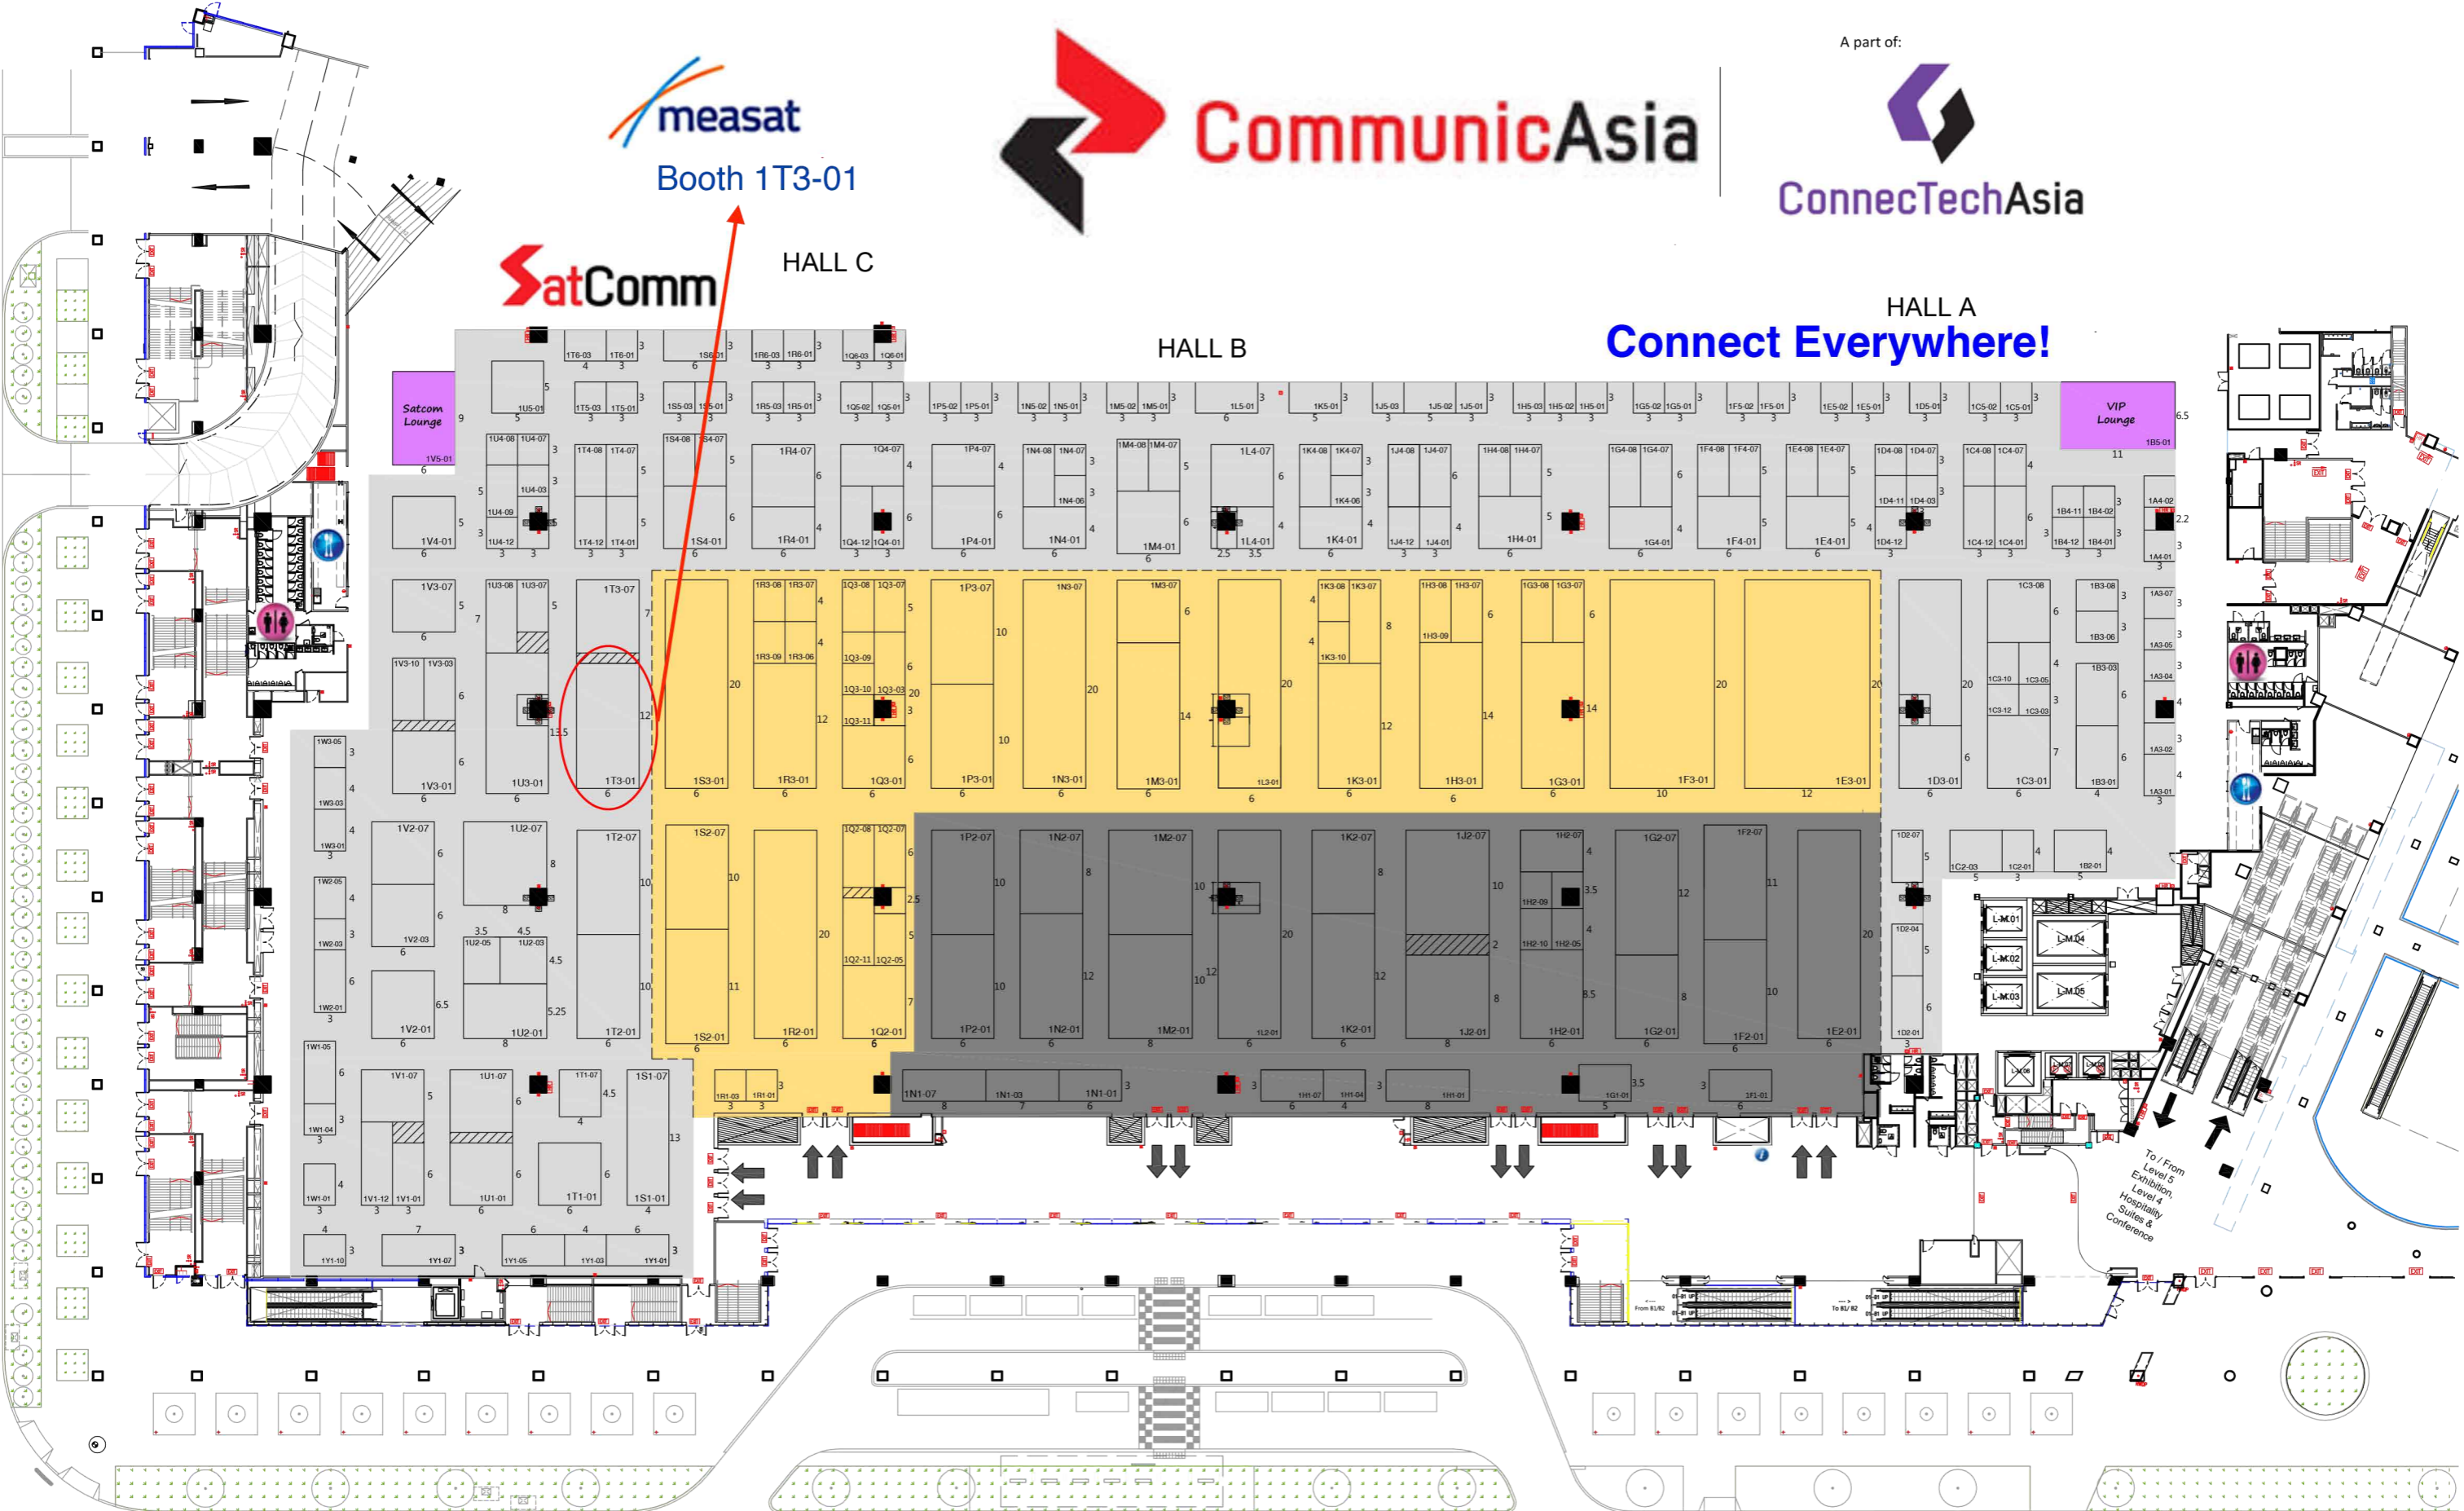

measat  
Booth 1T3-01

A part of:  
ConneCTechAsia

SatComm HALL C

HALL B

HALL A  
Connect Everywhere!

This Floorplan is provided to serve as a guide and is accurate at time of print.

SES reserves the right to amend and/or edit its contents without notice.

# Sands Expo and Convention Centre, L1