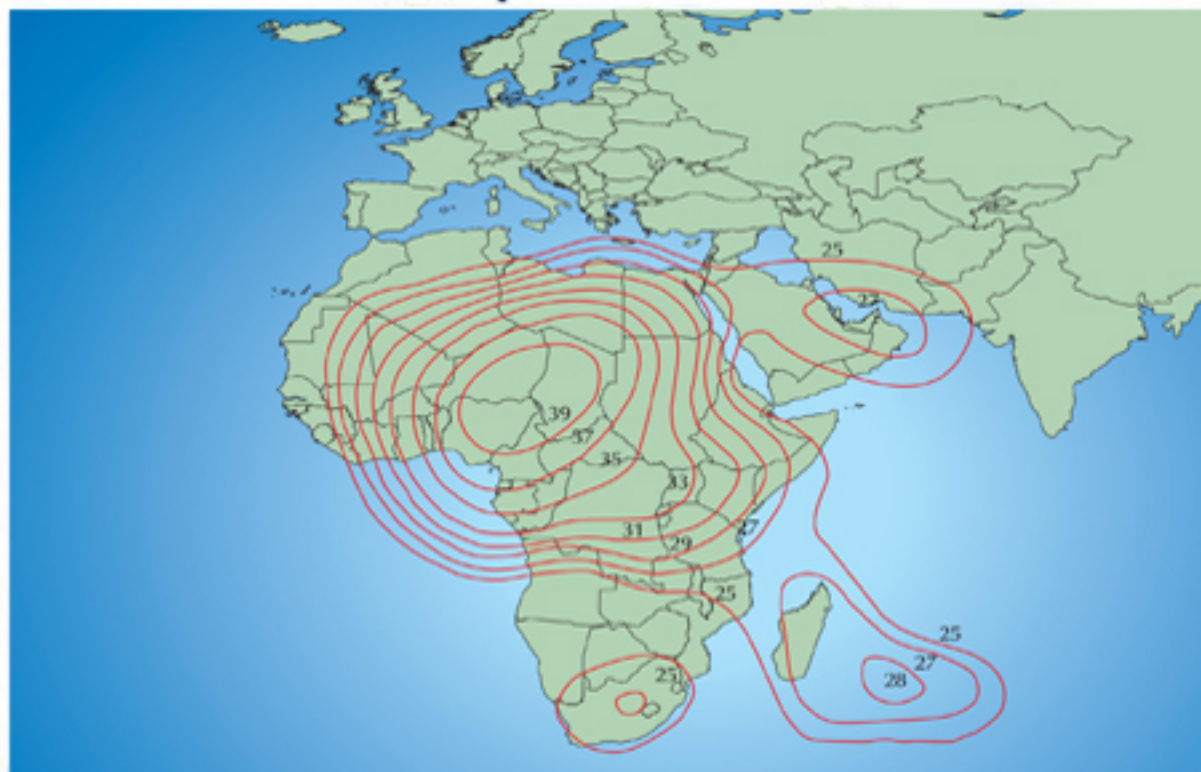

C-Band Footprint

LOCATION

Orbital Location	5.7° East
Geographical coverage	African continent, Middle East & Southern Europe (Steerable)

BACKGROUND

Launch Vehicle	Ariane 44L
Present Status	Operational (Inclined)

Note: Footprints are projections and are deemed to be changed without prior notice.