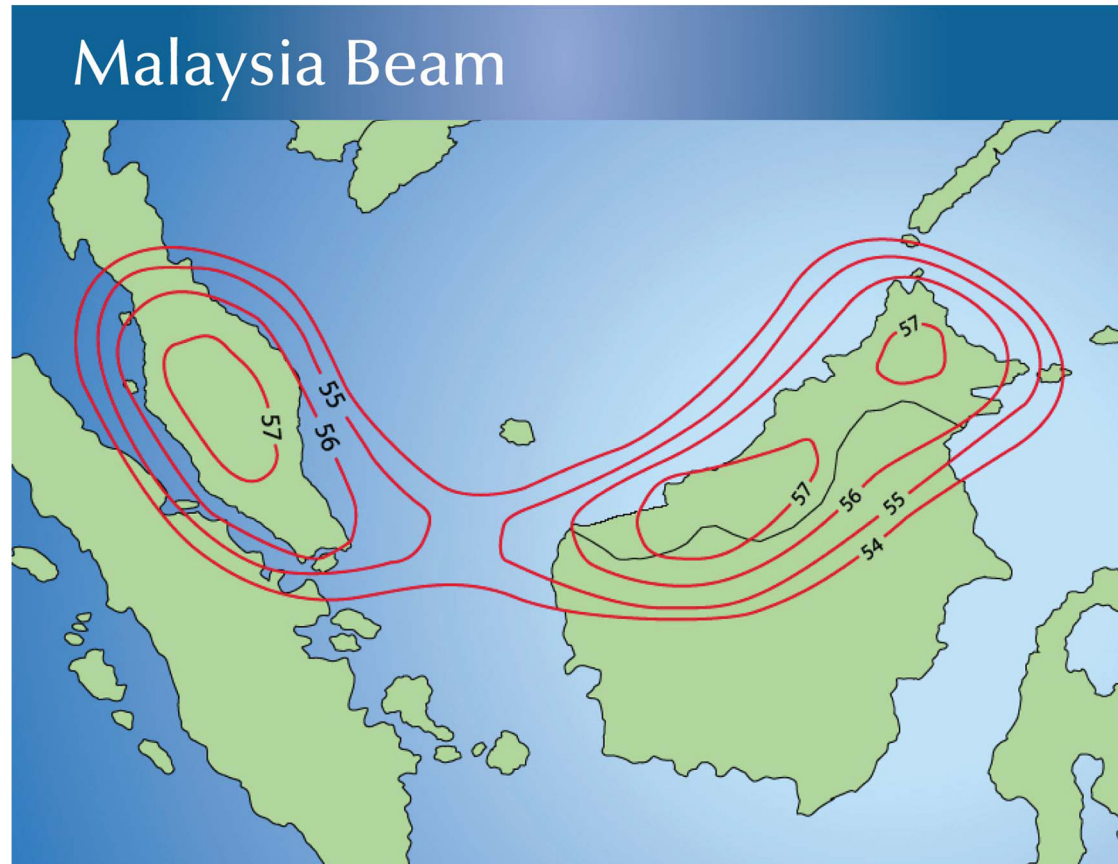

Satellite Fleet: 148.0°E

MEASAT-2a (Ku-Band)

BACKGROUND

Orbital Location	148.0° East
Launch Date	2011
Launch Vehicle	To be confirmed
Present Status	Manufacturer Selection

SPACECRAFT

Type of Satellite	To be confirmed
Stabilization	3 axis stabilized
Supplier	To be confirmed
TWTA Power	120 watts